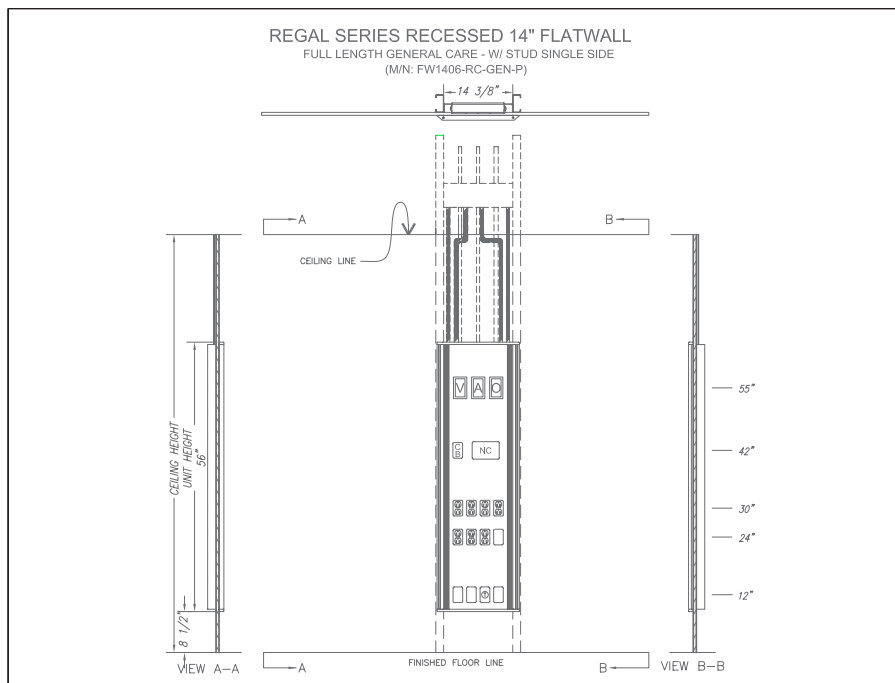

typical drawing

Please visit www.amico.com for all technical specifications, installation instructions, detailed AutoCAD drawings and more.

represented by: