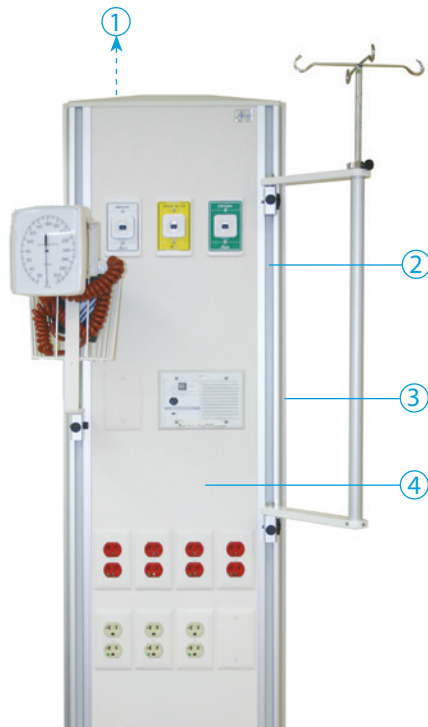

## product **benefits**

- recessed into wall to limit equipment overhang
- ideal for rooms with limited space
- integrated vertical rails for equipment management
- units are available studded or non-studded to meet your installation preference
- various dimensions available to meet your acuity and aesthetic needs
- quantities and configuration of medical gas and electrical services can be designed to your specific application
- ease of installation with medical gas and electrical services terminated to a single point at or above the ceiling line

## applications

Emergency Department  
LDR Post Partum  
PACU  
Transitional Step Down  
Patient Rooms  
Radiology

product features

- ① factory pre-wired and piped to a single point connection for ease of installation (above finished ceiling)
- ② full length, scratch resistant integrated accessory rails provided
- ③ unit protrudes a mere 3/4" from the wall
- ④ custom colors of hospital grade laminate available to meet the room décor (paint finish available also)